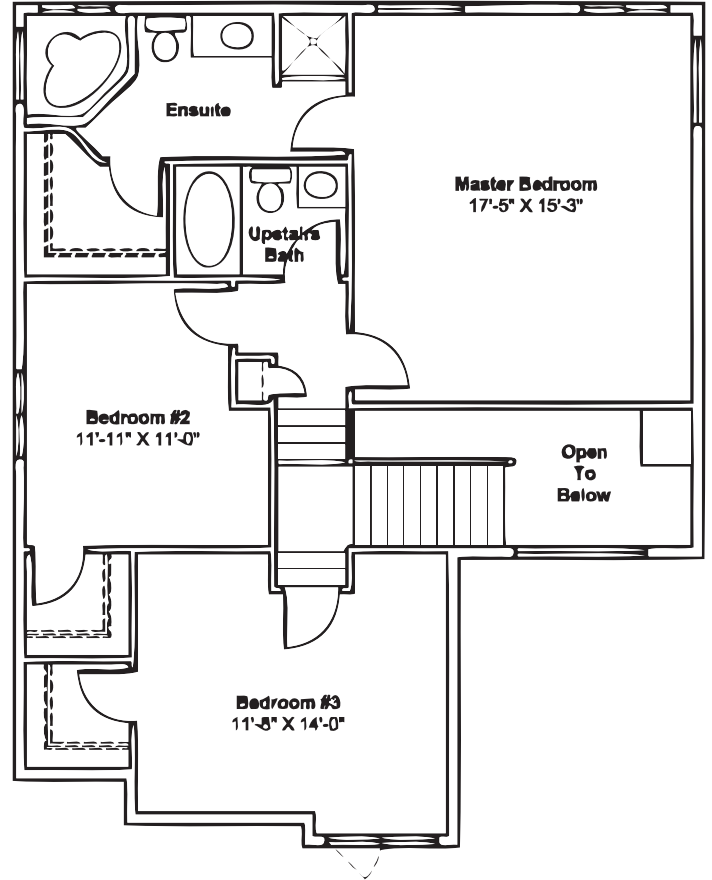

Cherrywood Homes

Construction Group Ltd.

THE WILCOX W/O

1975 SQ.FT. TWO STOREY

Features

- Upper Level Includes 3 Bedrooms and 2 Bathrooms
- 1/2 Bathroom on Main Level
- Large Island with Raised Eating Bar in Kitchen

- Master bedroom has Large Ensuite
- Laundry on Main Level of House
- All Bedrooms have Walk-In Closet

May not be exactly as shown; consult general specifications for construction details.

Exterior finishes are adjusted to accommodate streetscape; consult exterior finishing schedule for details specific to each lot.

Room sizes are approximate.