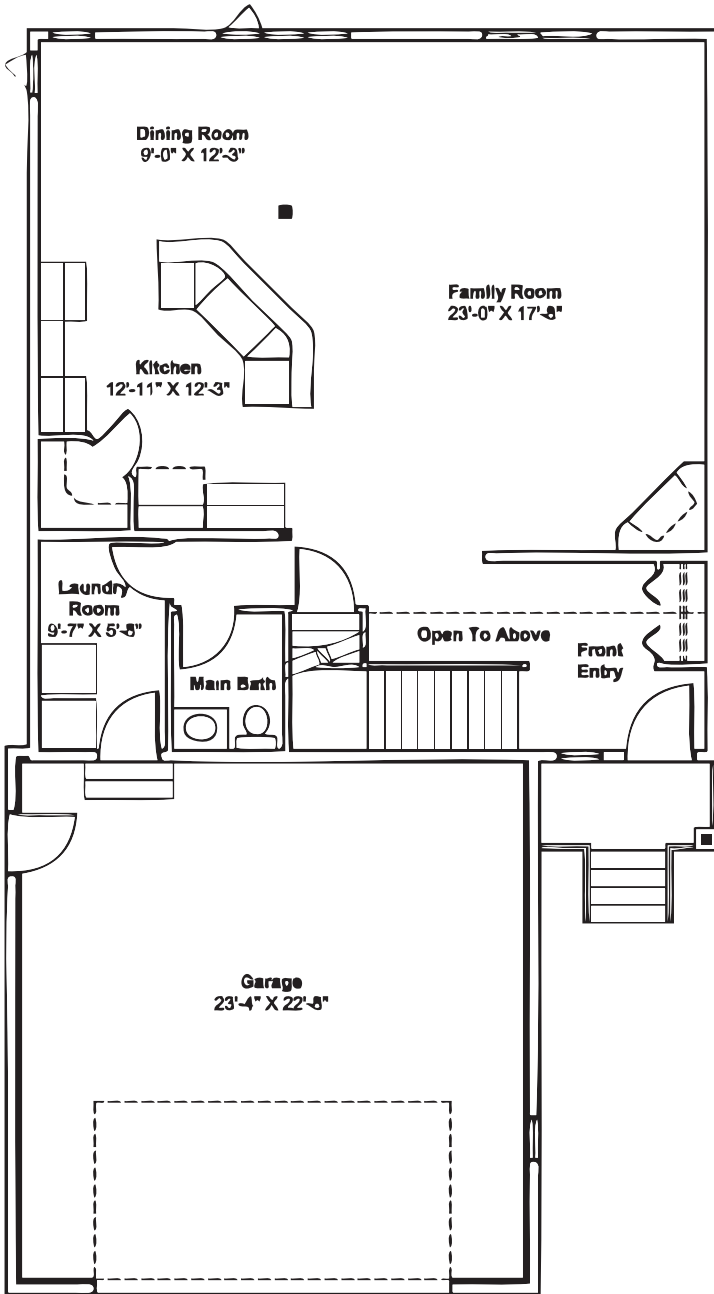

Cherrywood Homes

Construction Group Ltd.

THE WILCOX W/O

1975 SQ.FT. TWO STOREY

Features

- Upper Level Includes 3 Bedrooms and 2 Bathrooms
- 1/2 Bathroom on Main Level
- Large Island with Raised Eating Bar in Kitchen

- Master bedroom has Large Ensuite
- Laundry on Main Level of House
- All Bedrooms have Walk-In Closet

May not be exactly as shown; consult general specifications for construction details.

Exterior finishes are adjusted to accommodate streetscape; consult exterior finishing schedule for details specific to each lot.

Room sizes are approximate.