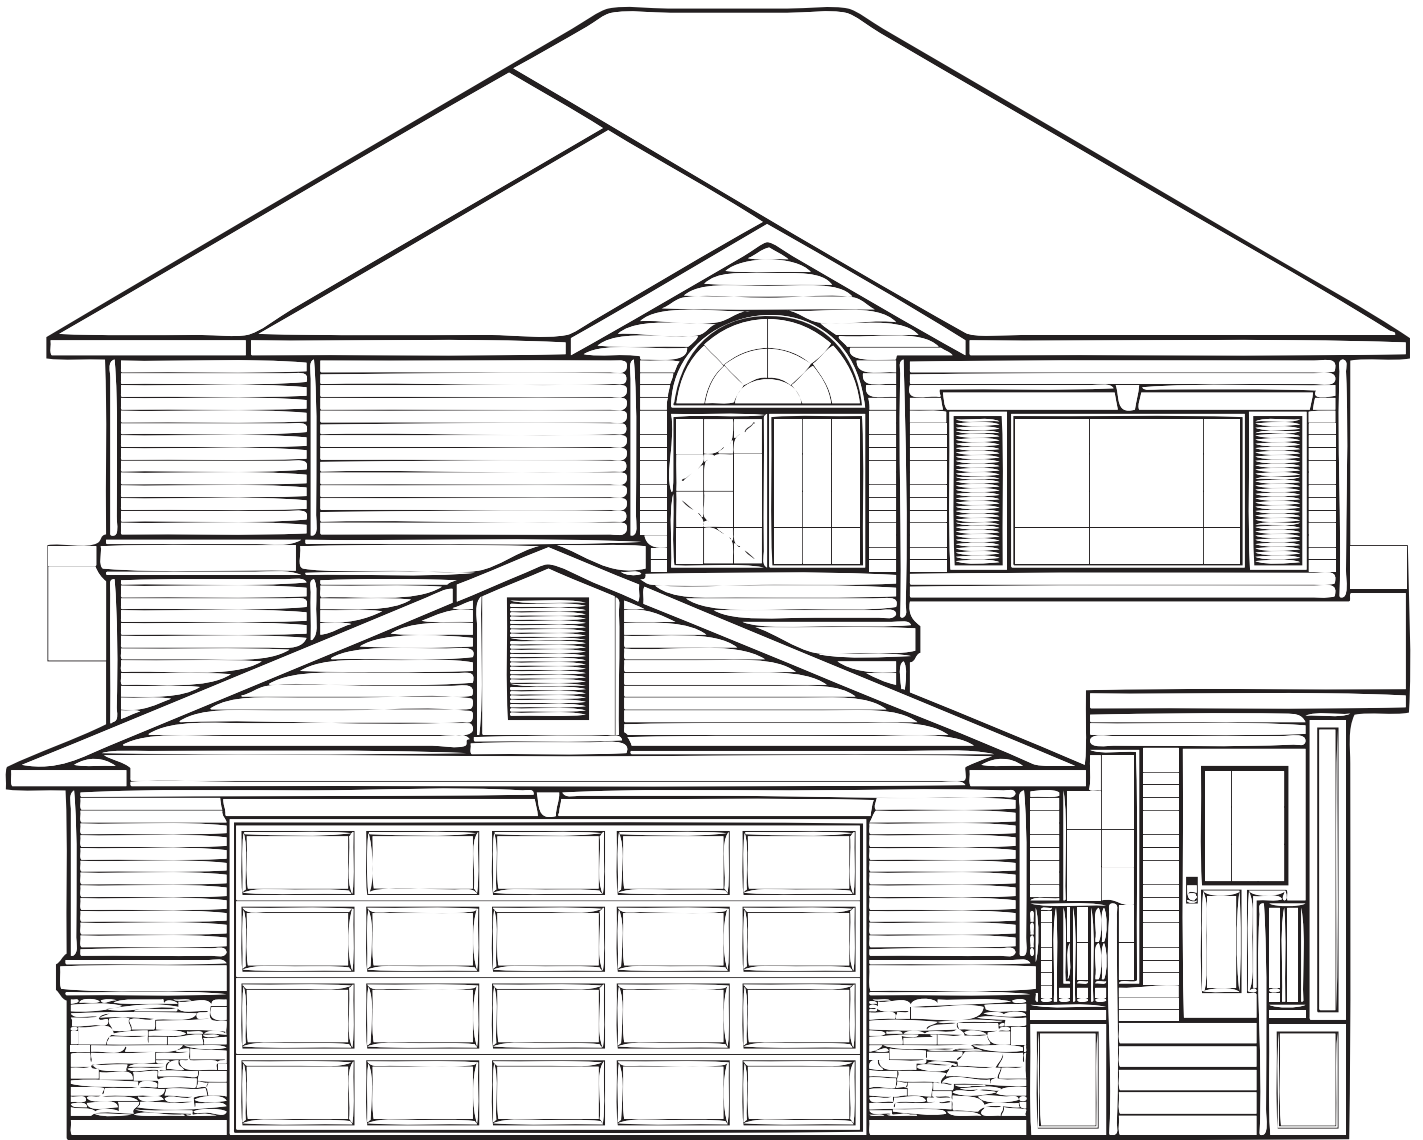

Cherrywood Homes

Construction Group Ltd.

THE WILCOX W/O

1975 SQ.FT. TWO STOREY

Features

- Upper Level Includes 3 Bedrooms and 2 Bathrooms
- 1/2 Bathroom on Main Level
- Large Island with Raised Eating Bar in Kitchen

- Master bedroom has Large Ensuite
- Laundry on Main Level of House
- All Bedrooms have Walk-In Closet

May not be exactly as shown; consult general specifications for construction details.

Exterior finishes are adjusted to accommodate streetscape; consult exterior finishing schedule for details specific to each lot.