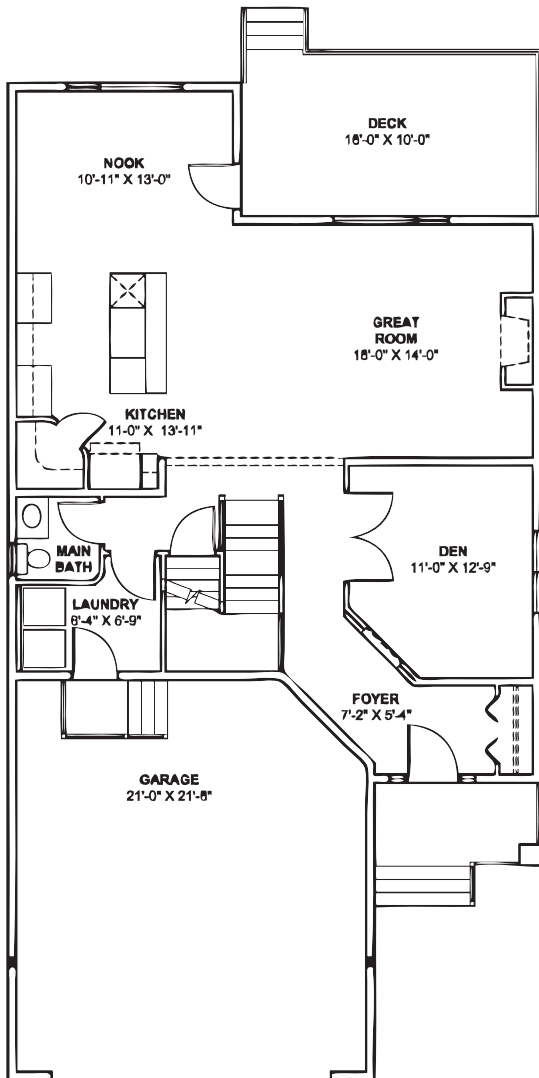

Cherrywood Homes

Construction Group Ltd.

THE QUINCY

2237 SQ.FT. TWO STOREY

Features

- 3 Bedroom and 2 1/2 Bathroom
- Den on Main Floor
- Main Floor Laundry

- Spacious Open Concept Main Floor
- Bonus Room Above Garage

May not be exactly as shown; consult general specifications for construction details.
 Exterior finishes are adjusted to accommodate streetscape; consult exterior finishing schedule for details specific to each lot.
 Room sizes are approximate.