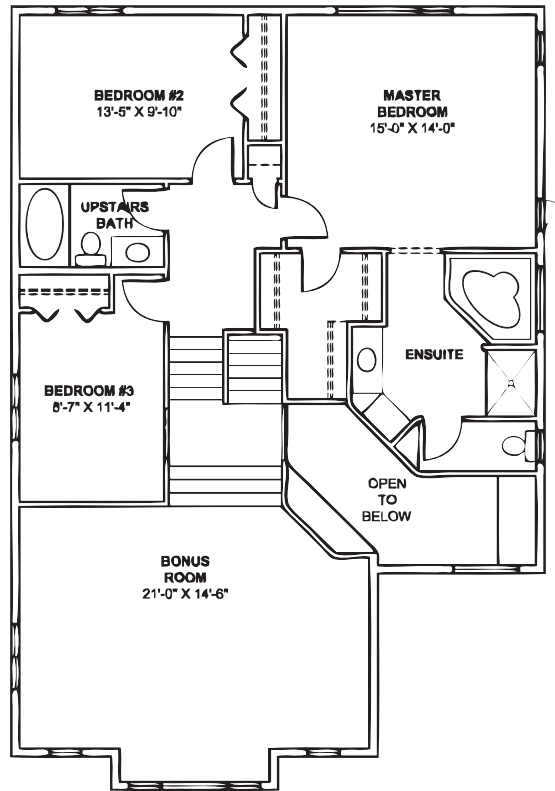

Cherrywood Homes

Construction Group Ltd.

THE QUINCY

2237 SQ.FT. TWO STOREY

Features

- 3 Bedroom and 2 1/2 Bathroom
- Den on Main Floor
- Main Floor Laundry

- Spacious Open Concept Main Floor
- Bonus Room Above Garage

May not be exactly as shown; consult general specifications for construction details.
 Exterior finishes are adjusted to accommodate streetscape; consult exterior finishing schedule for details specific to each lot.
 Room sizes are approximate.