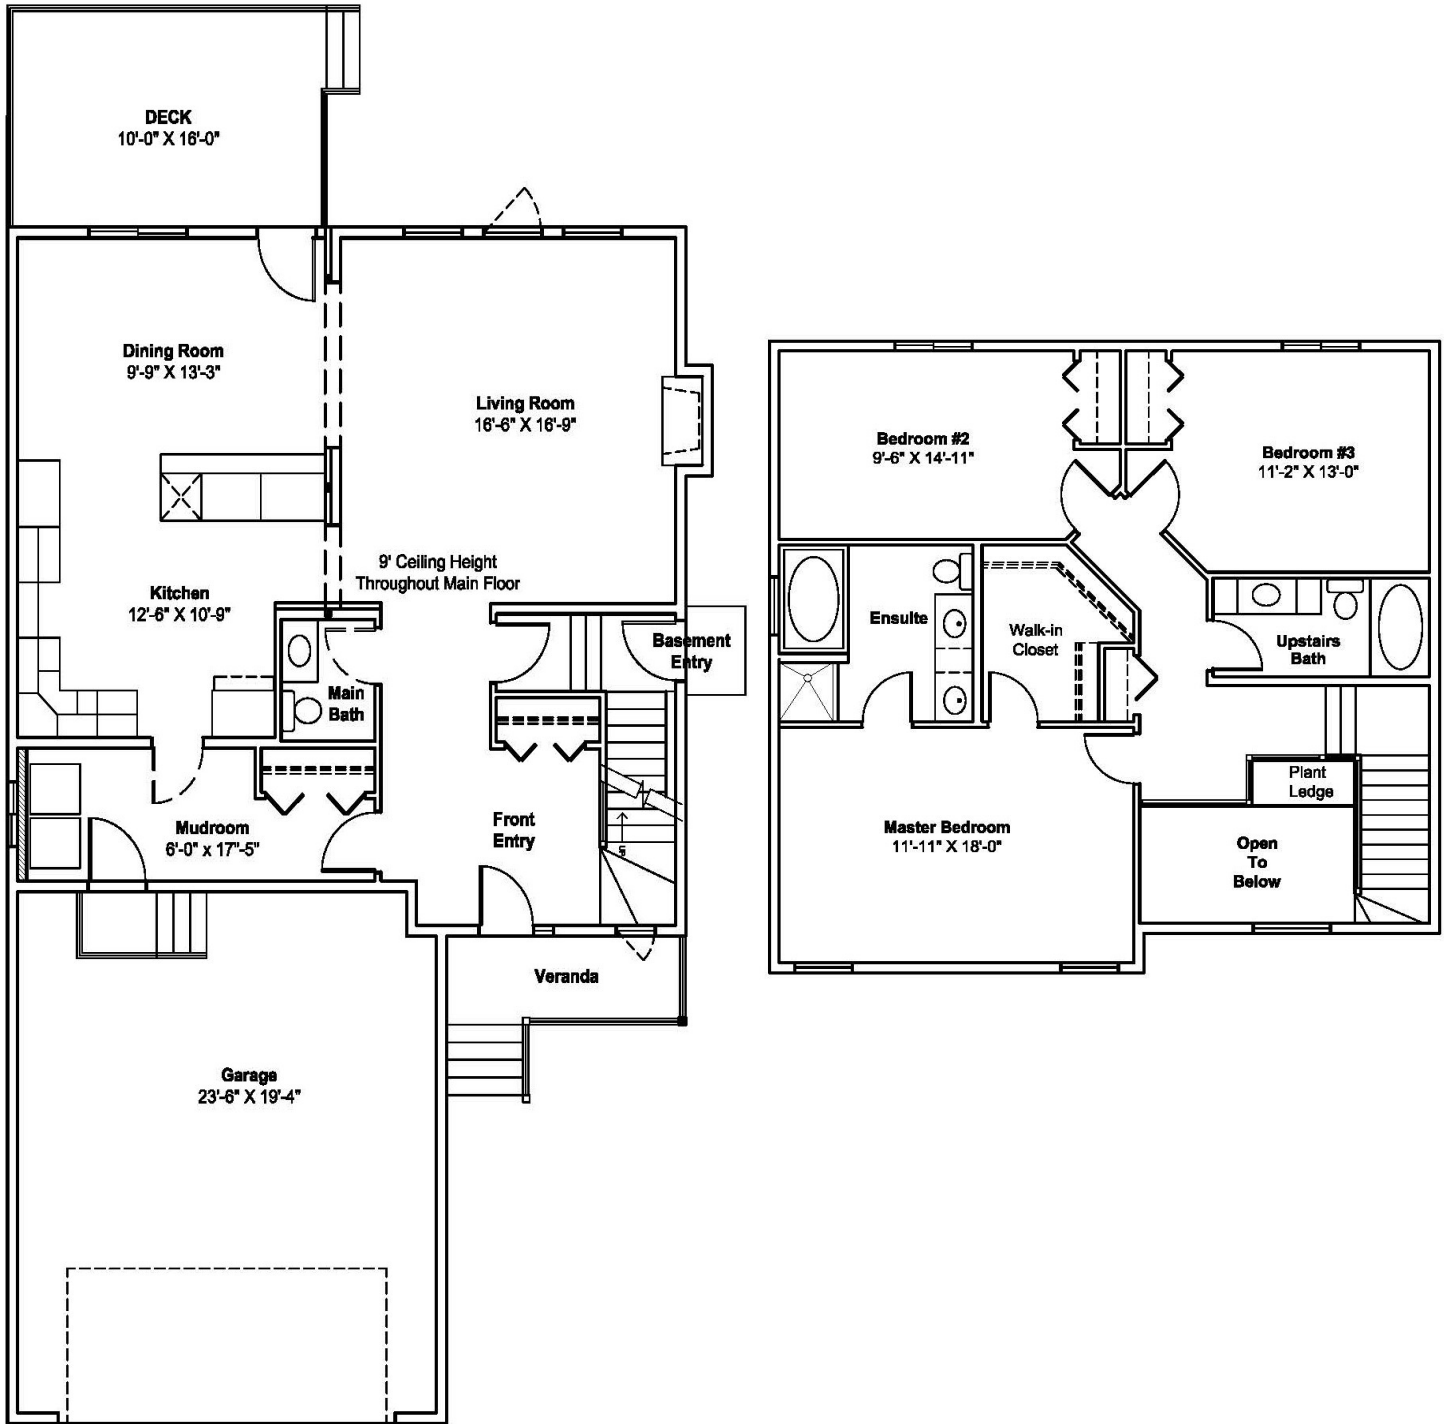

Cherrywood Homes

Construction Group Ltd.

THE FLORENCE W/O

1971 SQ. FT. TWO STOREY

Features

- 3 bedrooms and 2 1/2 bath & storage house
- Front Veranda
- Mudroom
- Master bedroom has full ensuite
- Open concept kitchen and Dining area
- Large Bright Stairway

May not be exactly as above; consult general specifications for construction details.
 Exterior finishes are adjusted to accommodate streetcarps; consult exterior finishing schedule for details specific to each lot.
 Room sizes are approximate.